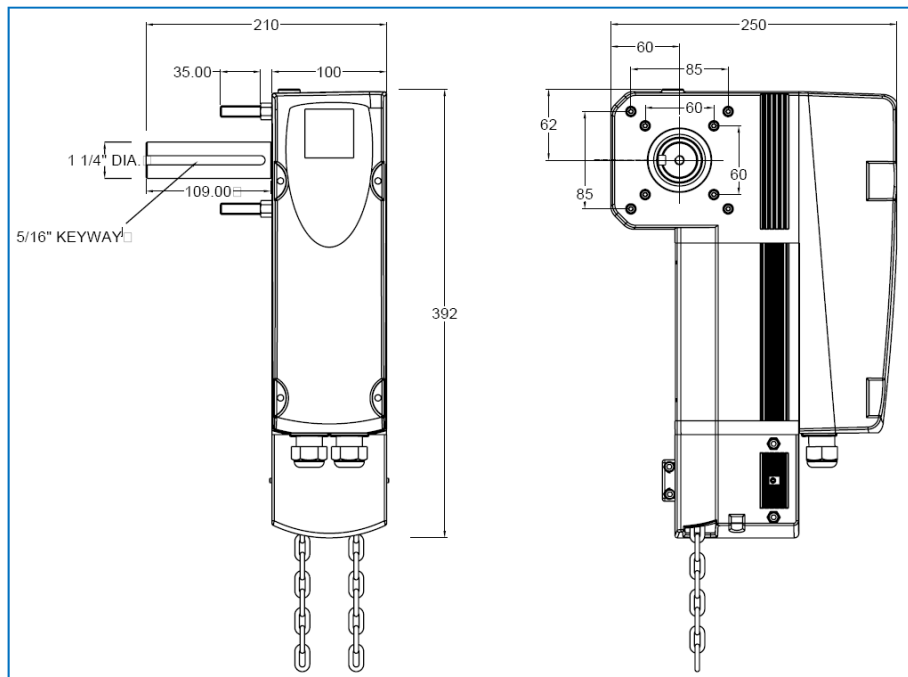

DIMENSIONS: CDO-100EB 3ph c/w Floor Level Hand Chain

Rotech Automation

Rotech LED Lighting

Rotech Fire + Safety

Rotech supply all forms of door + gate automation equipment. Call or email us for more information.

- Swing Gate Operators
- Sliding Gate Operators
- Safety Systems
- Industrial Door Operators
- Boom Gates
- Bollards
- Turnstiles
- Flap Gates