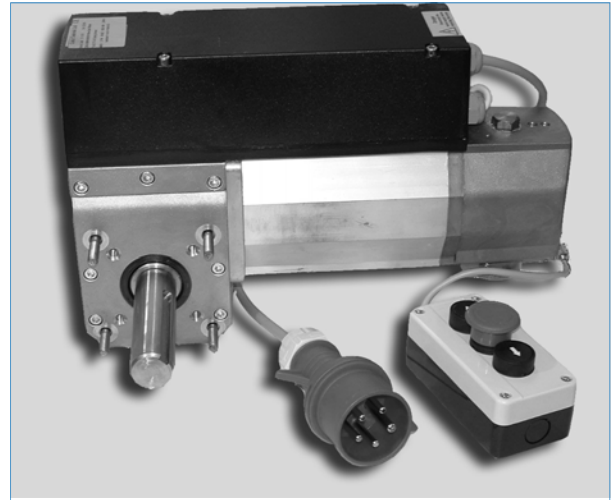

### Sectional Door Operator

**100EB (OP) Part # 8001** Shown with 1 1/4 output shaft, floor level manual chain override and suitable for use with external starter.

## PRODUCT DESCRIPTION

The CDO100EB is suitable for most industrial applications.

The integral self adjusting brake ensures accurate positioning of the door and reduces wear on the gearbox.

The output shaft can be removed for left or right hand mounting, saving time and reducing stock holding.

The low voltage control board has 4 operating modes with adjustable auto close timer.

PE beams, radio receivers, loop detectors and traffic lights can be connected directly to the control panel without any costly plug in boards.

**CDO100EB (BOS) Part # 8003** Shown with 1 1/4 output shaft, built on control panel, pre-wired 3ph plug and push button station .